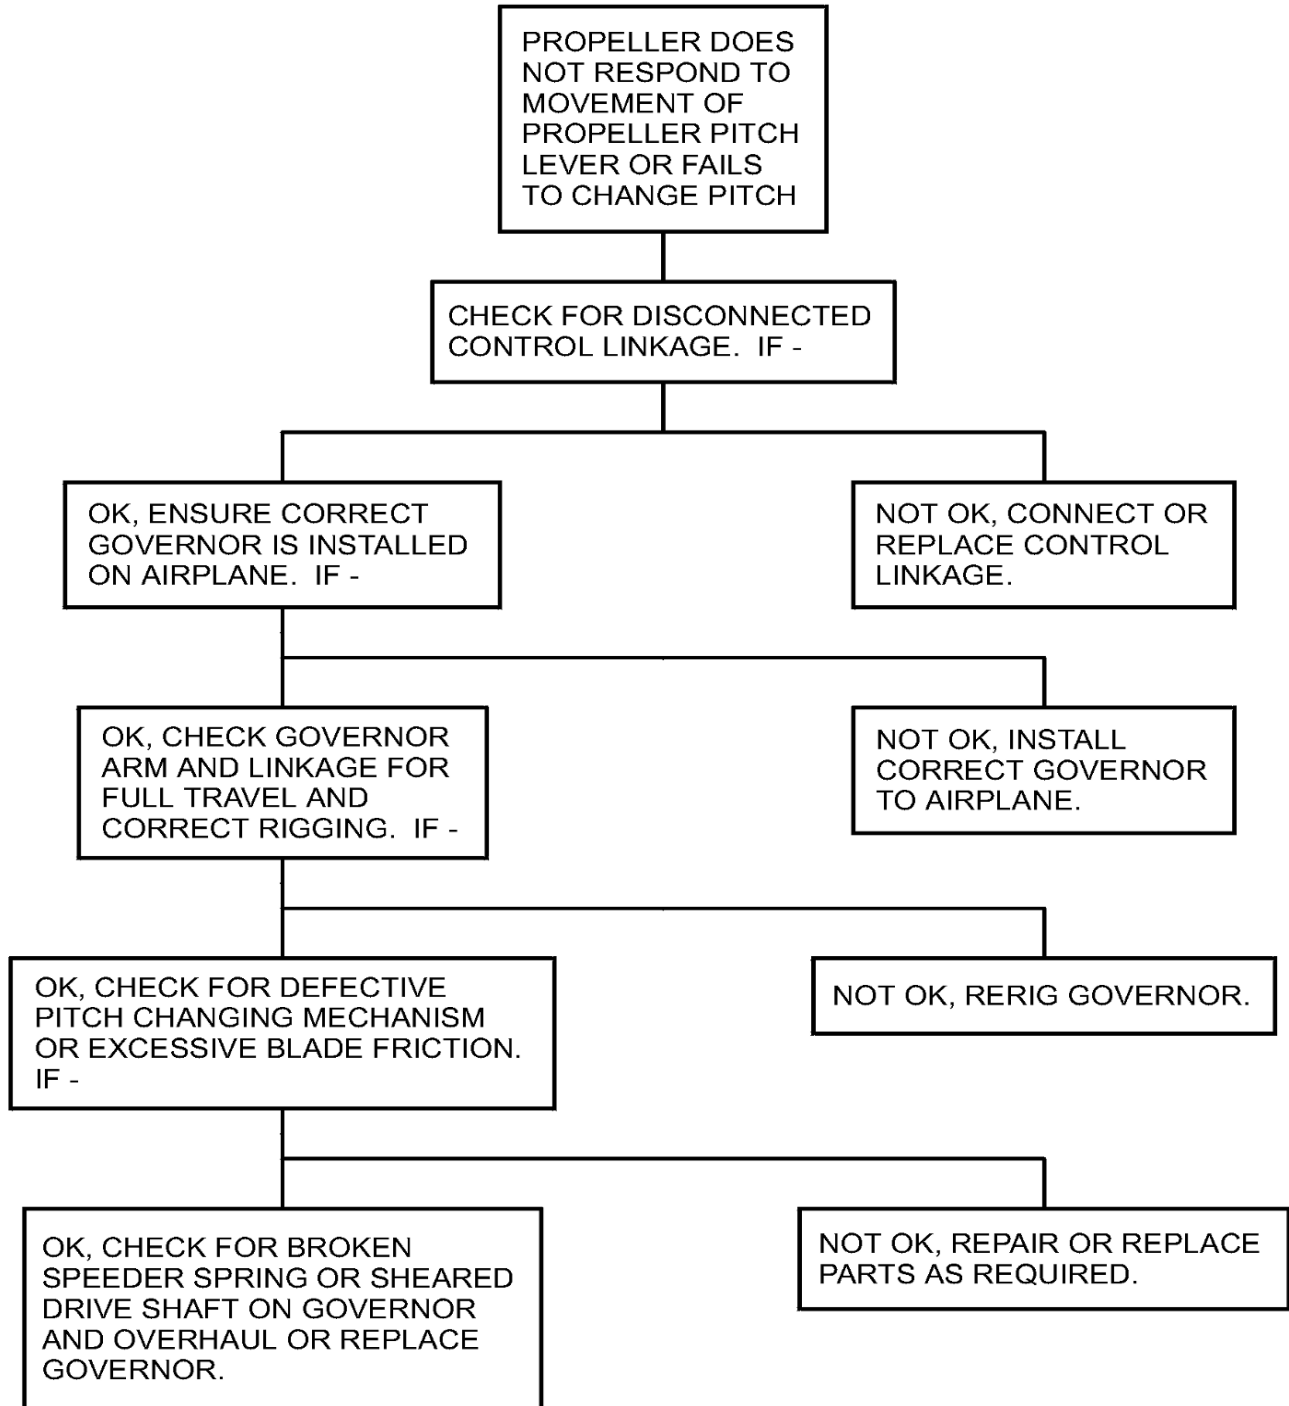

## PROPELLER - TROUBLESHOOTING

### 1. General

- A. A troubleshooting chart has been provided to aid the maintenance technician in propeller system troubleshooting. Refer to Figure 101.

Figure 101 : Sheet 1 : Propeller Troubleshooting Chart

Figure 101 : Sheet 2 : Propeller Troubleshooting Chart

Figure 101 : Sheet 3 : Propeller Troubleshooting Chart

Figure 101 : Sheet 4 : Propeller Troubleshooting Chart

A17413

Figure 101 : Sheet 5 : Propeller Troubleshooting Chart