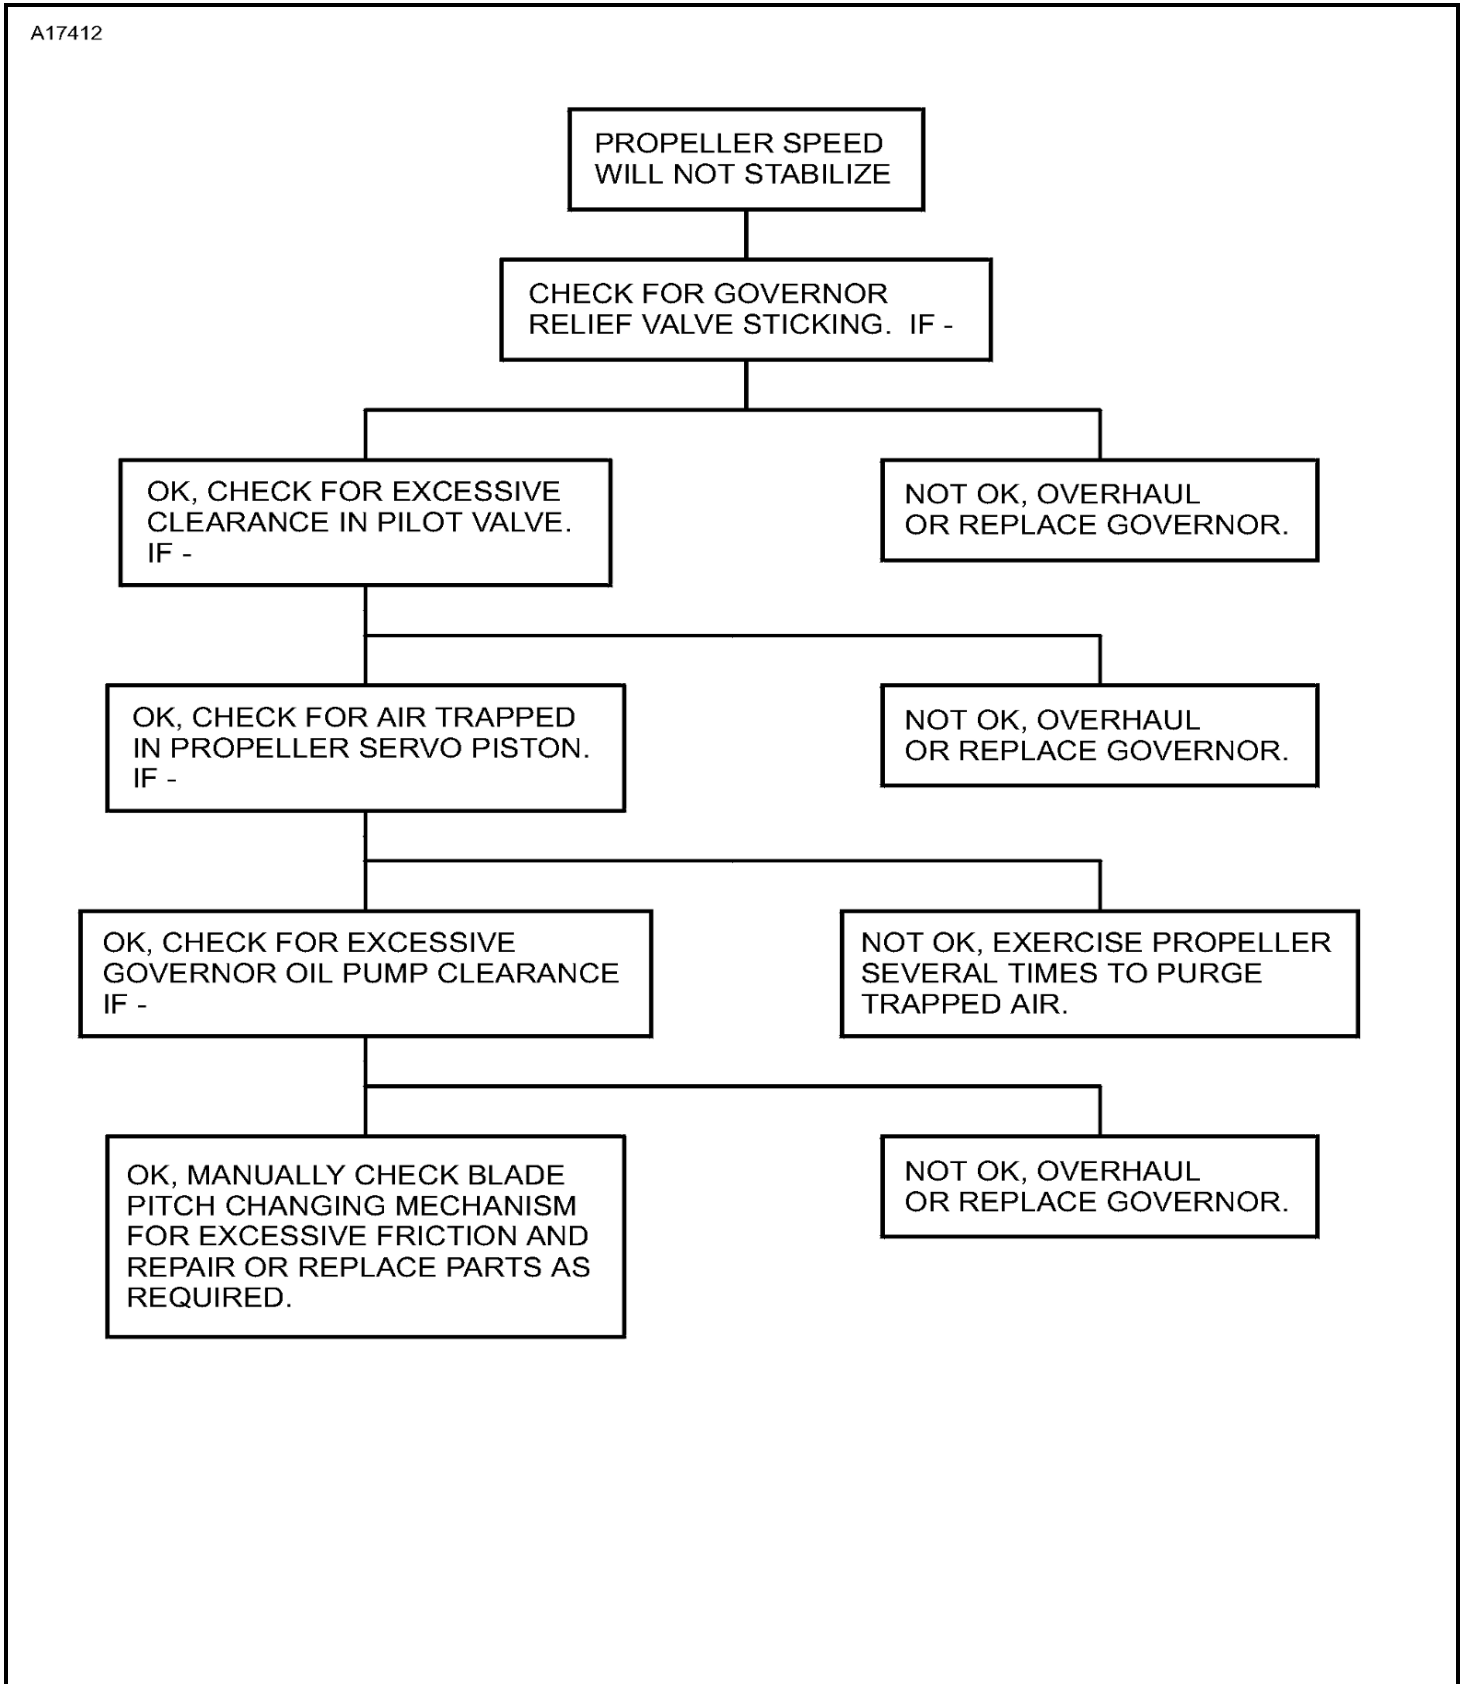

### 1. General

- A. A troubleshooting chart has been provided to aid the maintenance technician in propeller system troubleshooting. Refer to Figure 101.

Figure 101 : Sheet 1 : Propeller Troubleshooting Chart

Figure 101 : Sheet 2 : Propeller Troubleshooting Chart

Figure 101 : Sheet 3 : Propeller Troubleshooting Chart

Figure 101 : Sheet 4 : Propeller Troubleshooting Chart

A17413

Figure 101 : Sheet 5 : Propeller Troubleshooting Chart